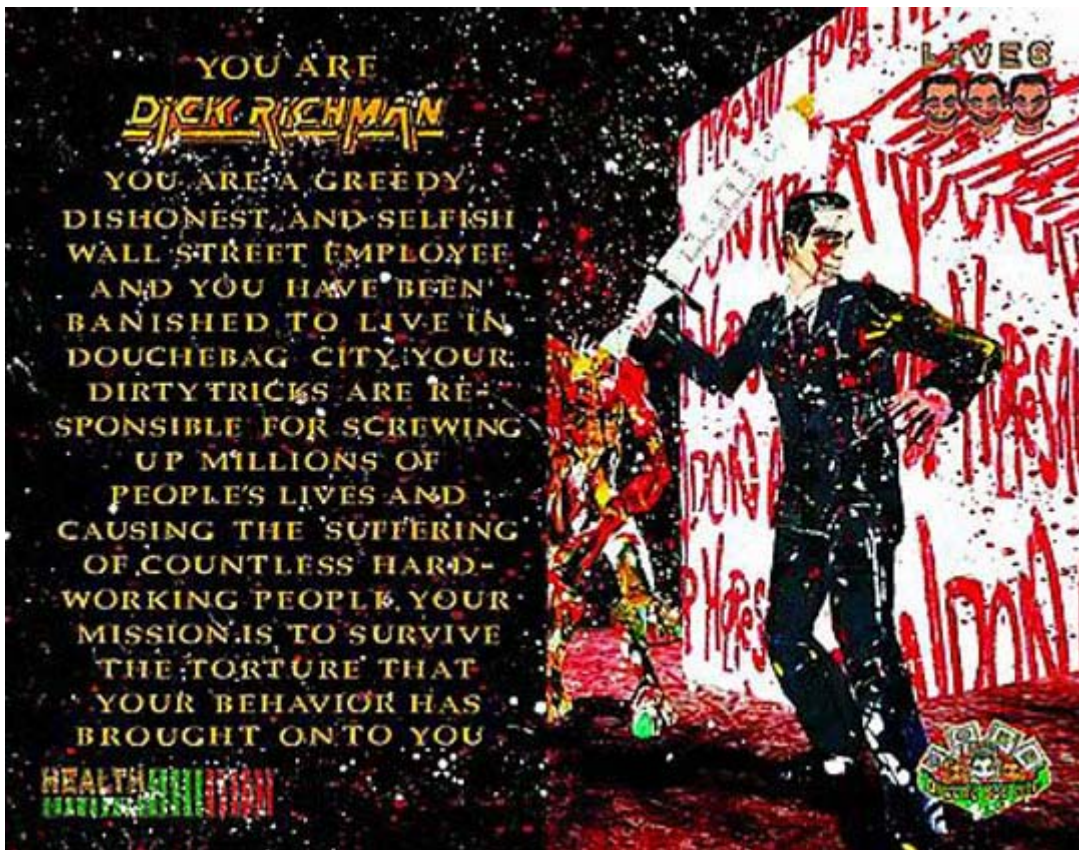

# CURATED

## Federico Solmi "Douche Bag City" at Conner Contemporary Art

October 22, 2010

Wall Street is subject of Federico Solmi's latest satirical swipe at society. Through animation and painting (manipulated digitally) Solmi tackles greed and violence. The exhibition, Douche Bag City, also includes a large scale sculpture from Solmi's Evil Empire and a collaborative animation with 3D artists Russel Lowe and Lee Gibson.